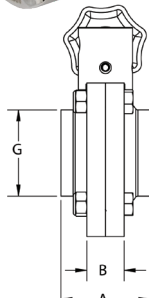

### Clamp End with Infinite Position Handle – [B]

Size	316L Stainless Steel with Silicone Seats Part #	316L Stainless Steel with FKM Seats Part #	316L Stainless Steel with EPDM Seats Part #
1/2"	B5107S050CC-B	B5107V050CC-B	B5107E050CC-B
3/4"	B5107S075CC-B	B5107V075CC-B	B5107E075CC-B
1"	B5107S100CC-B	B5107V100CC-B	B5107E100CC-B
1-1/2"	B5107S150CC-B	B5107V150CC-B	B5107E150CC-B
2"	B5107S200CC-B	B5107V200CC-B	B5107E200CC-B
2-1/2"	B5107S250CC-B	B5107V250CC-B	B5107E250CC-B
3"	B5107S300CC-B	B5107V300CC-B	B5107E300CC-B
4"	B5107S400CC-B	B5107V400CC-B	B5107E400CC-B

Size	Dimensions				
	A (in)	B (in)	C (in)	D (in)	E (in)
1/2"	3.50	0.90	3.10	2.60	4.90
3/4"					
1"					
1-1/2"					
2"	3.80		3.90	3.00	
2-1/2"			4.60	3.40	
3"	4.10	1.20	5.20	3.50	6.60
4"	4.80		6.70	4.30	

### Weld End with Infinite Position Handle – [B]

Size	316L Stainless Steel with Silicone Seats Part #	316L Stainless Steel with FKM Seats Part #	316L Stainless Steel with EPDM Seats Part #
1/2"	B5107S050BB-B	B5107V050BB-B	B5107E050BB-B
3/4"	B5107S075BB-B	B5107V075BB-B	B5107E075BB-B
1"	B5107S100BB-B	B5107V100BB-B	B5107E100BB-B
1-1/2"	B5107S150BB-B	B5107V150BB-B	B5107E150BB-B
2"	B5107S200BB-B	B5107V200BB-B	B5107E200BB-B
2-1/2"	B5107S250BB-B	B5107V250BB-B	B5107E250BB-B
3"	B5107S300BB-B	B5107V300BB-B	B5107E300BB-B
4"	B5107S400BB-B	B5107V400BB-B	B5107E400BB-B

Size	Dimensions						
	A (in)	B (in)	C (in)	D (in)	E (in)	F (in)	G (in)
1/2"	1.87	0.90	3.10	2.60	4.90	0.37	0.50
3/4"						0.62	0.75
1"			0.87	1.00			
1-1/2"			1.37	1.50			
2"	2.06		3.90	3.00		1.87	2.00
2-1/2"	2.12		4.60	3.40		2.37	2.50
3"	2.50	1.20	5.20	3.50	6.60	2.87	3.00
4"	3.18		6.70	4.30		3.83	4.00