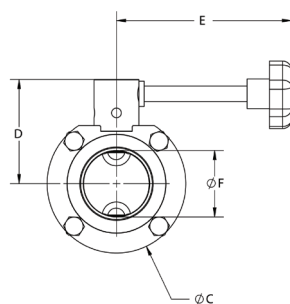

Size	316L Stainless Steel with Silicone Seats Part #	316L Stainless Steel with FKM Seats Part #	316L Stainless Steel with EPDM Seats Part #
1/2"	B5107S050BB-B	B5107V050BB-B	B5107E050BB-B
3/4"	B5107S075BB-B	B5107V075BB-B	B5107E075BB-B
1"	B5107S100BB-B	B5107V100BB-B	B5107E100BB-B
1-1/2"	B5107S150BB-B	B5107V150BB-B	B5107E150BB-B
2"	B5107S200BB-B	B5107V200BB-B	B5107E200BB-B
2-1/2"	B5107S250BB-B	B5107V250BB-B	B5107E250BB-B
3"	B5107S300BB-B	B5107V300BB-B	B5107E300BB-B
4"	B5107S400BB-B	B5107V400BB-B	B5107E400BB-B

Size	Dimensions						
	A (in)	B (in)	C (in)	D (in)	E (in)	F (in)	G (in)
1/2"	1.87	0.90	3.10	2.60	4.90	0.37	0.50
3/4"						0.62	0.75
1"			0.87	1.00			
1-1/2"			1.37	1.50			
2"	2.06		3.90	3.00		1.87	2.00
2-1/2"	2.12		4.60	3.40		2.37	2.50
3"	2.50	1.20	5.20	3.50	6.60	2.87	3.00
4"	3.18		6.70	4.30		3.83	4.00