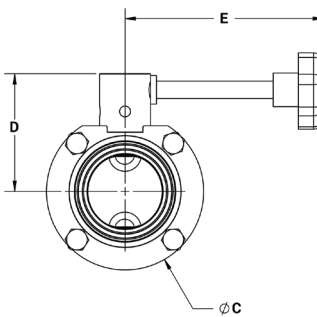

## B5107-Series Butterfly Valves

### Clamp End with Infinite Position Handle – [B]

Size	316L Stainless Steel with Silicone Seats Part #	316L Stainless Steel with FKM Seats Part #	316L Stainless Steel with EPDM Seats Part #
1/2"	B5107S050CC-B	B5107V050CC-B	B5107E050CC-B
3/4"	B5107S075CC-B	B5107V075CC-B	B5107E075CC-B
1"	B5107S100CC-B	B5107V100CC-B	B5107E100CC-B
1-1/2"	B5107S150CC-B	B5107V150CC-B	B5107E150CC-B
2"	B5107S200CC-B	B5107V200CC-B	B5107E200CC-B
2-1/2"	B5107S250CC-B	B5107V250CC-B	B5107E250CC-B
3"	B5107S300CC-B	B5107V300CC-B	B5107E300CC-B
4"	B5107S400CC-B	B5107V400CC-B	B5107E400CC-B

Size	Dimensions				
	A (in)	B (in)	C (in)	D (in)	E (in)
1/2"	3.50	0.90	3.10	2.60	4.90
3/4"					
1"					
1-1/2"					
2"	3.80		3.90	3.00	
2-1/2"			4.60	3.40	
3"	4.10	1.20	5.20	3.50	6.60
4"	4.80		6.70	4.30	

Size	Dimensions						
	A (in)	B (in)	C (in)	D (in)	E (in)	F (in)	G (in)
1/2"	1.87	0.90	3.10	2.60	4.90	0.37	0.50
3/4"						0.62	0.75
1"			0.87	1.00			
1-1/2"			1.37	1.50			
2"	2.06		3.90	3.00		1.87	2.00
2-1/2"	2.12		4.60	3.40		2.37	2.50
3"	2.50	1.20	5.20	3.50	6.60	2.87	3.00
4"	3.18		6.70	4.30		3.83	4.00