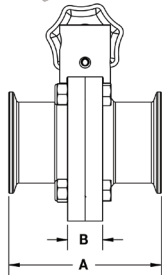

### Clamp End with Infinite Position Handle – [B]

Size	316L Stainless Steel with Silicone Seats Part #	316L Stainless Steel with FKM Seats Part #	316L Stainless Steel with EPDM Seats Part #
1/2"	B5107S050CC-B	B5107V050CC-B	B5107E050CC-B
3/4"	B5107S075CC-B	B5107V075CC-B	B5107E075CC-B
1"	B5107S100CC-B	B5107V100CC-B	B5107E100CC-B
1-1/2"	B5107S150CC-B	B5107V150CC-B	B5107E150CC-B
2"	B5107S200CC-B	B5107V200CC-B	B5107E200CC-B
2-1/2"	B5107S250CC-B	B5107V250CC-B	B5107E250CC-B
3"	B5107S300CC-B	B5107V300CC-B	B5107E300CC-B
4"	B5107S400CC-B	B5107V400CC-B	B5107E400CC-B

Size	Dimensions				
	A (in)	B (in)	C (in)	D (in)	E (in)
1/2"	3.50	0.90	3.10	2.60	4.90
3/4"					
1"					
1-1/2"					
2"	3.80		3.90	3.00	
2-1/2"			4.60	3.40	
3"	4.10	1.20	5.20	3.50	6.60
4"	4.80		6.70	4.30	

### Weld End with Infinite Position Handle – [B]

Size	316L Stainless Steel with Silicone Seats Part #	316L Stainless Steel with FKM Seats Part #	316L Stainless Steel with EPDM Seats Part #
1/2"	B5107S050BB-B	B5107V050BB-B	B5107E050BB-B
3/4"	B5107S075BB-B	B5107V075BB-B	B5107E075BB-B
1"	B5107S100BB-B	B5107V100BB-B	B5107E100BB-B
1-1/2"	B5107S150BB-B	B5107V150BB-B	B5107E150BB-B
2"	B5107S200BB-B	B5107V200BB-B	B5107E200BB-B
2-1/2"	B5107S250BB-B	B5107V250BB-B	B5107E250BB-B
3"	B5107S300BB-B	B5107V300BB-B	B5107E300BB-B
4"	B5107S400BB-B	B5107V400BB-B	B5107E400BB-B

Size	Dimensions						
	A (in)	B (in)	C (in)	D (in)	E (in)	F (in)	G (in)
1/2"	1.87	0.90	3.10	2.60	4.90	0.37	0.50
3/4"						0.62	0.75
1"			0.87	1.00			
1-1/2"			1.37	1.50			
2"	2.06		3.90	3.00		1.87	2.00
2-1/2"	2.12		4.60	3.40		2.37	2.50
3"	2.50	1.20	5.20	3.50	6.60	2.87	3.00
4"	3.18		6.70	4.30		3.83	4.00