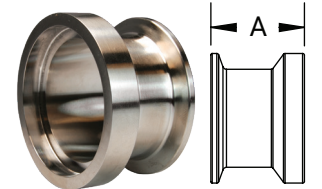

I-Line/Q-Line Adapters

Male I-Line x Clamp Adapters – 17-14I-14MP

Tube O.D.	A (in)	B (in)	304 Stainless Steel Part #
1"	1.29	1.10	17-14I-14MPG100
1-1/2"	1.45	1.26	17-14I-14MPG150
2"	1.54	1.29	17-14I-14MPG200
2-1/2"	1.66	1.35	17-14I-14MPG250
3"	1.72	1.41	17-14I-14MPG300
4"	1.98	1.67	17-14I-14MPG400

Female I-Line x Clamp Adapters – 17-15I-14MP

Tube O.D.	A (in)	304 Stainless Steel Part #
1"	1.28	17-15I-14MPG100
1-1/2"	1.45	17-15I-14MPG150
2"	1.54	17-15I-14MPG200
2-1/2"	1.63	17-15I-14MPG250
3"	1.72	17-15I-14MPG300
4"	1.97	17-15I-14MPG400