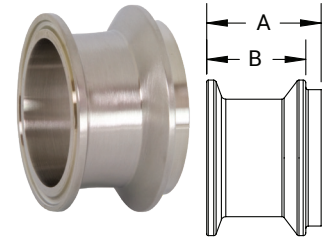

I-Line/Q-Line Adapters

Male I-Line x Clamp Adapters – 17-14I-14MP

Tube O.D.	A (in)	B (in)	304 Stainless Steel Part #
1"	1.29	1.10	17-14I-14MPG100
1-1/2"	1.45	1.26	17-14I-14MPG150
2"	1.54	1.29	17-14I-14MPG200
2-1/2"	1.66	1.35	17-14I-14MPG250
3"	1.72	1.41	17-14I-14MPG300
4"	1.98	1.67	17-14I-14MPG400

Female I-Line x Clamp Adapters – 17-15I-14MP

Tube O.D.	A (in)	304 Stainless Steel Part #
1"	1.28	17-15I-14MPG100
1-1/2"	1.45	17-15I-14MPG150
2"	1.54	17-15I-14MPG200
2-1/2"	1.63	17-15I-14MPG250
3"	1.72	17-15I-14MPG300
4"	1.97	17-15I-14MPG400