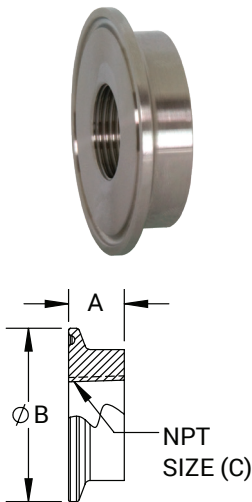

Clamp Fittings – Caps

631
3
63-04

Solid End Caps – 16AMP

Tube O.D.	A (in)	B (in)	304 Stainless Steel Part #	316L Stainless Steel Part #
1/2" – 3/4"	.25	.99	16AMP-G50-75	16AMP-R50-75
1" – 1-1/2"		1.98	16AMP-G100-150	16AMP-R100-150
2"		2.52	16AMP-G200	16AMP-R200
2-1/2"		3.05	16AMP-G250	16AMP-R250
3"		3.58	16AMP-G300	16AMP-R300
4"	.31	4.68	16AMP-G400	16AMP-R400
5"	.38	5.69	16AMP-G500	16AMP-R500
6"	.44	6.56	16AMP-G600	16AMP-R600
8"		8.60	16AMP-G800	16AMP-R800
10"		1.57	16AMP-G1000	16AMP-R1000
12"		12.57	16AMP-G1200	16AMP-R1200

Thermometer Caps – B23BMP

Tube O.D.	A (in)	B (in)	C ¹ (in)	304 Stainless Steel Part #	316L Stainless Steel Part #
1/2"	.50	.99	1/4"	---	B23BMP-R5014
3/4"			1/4"	---	B23BMP-R7514
1"	.63	1.98	1/2"	B23BMP-G100	B23BMP-R100
1-1/2"			1/4"	---	B23BMP-R15025
			1/2"	B23BMP-G15050	B23BMP-R15050
			3/4"	B23BMP-G150	B23BMP-R150
2"			1/4"	---	B23BMP-R20025
	1/2"	B23BMP-G20050	B23BMP-R20050		
	3/4"	B23BMP-G200	B23BMP-R200		
	1"	---	B23BMP-R200100		
2-1/2"	.63	3.05	1-1/2"	---	B23BMP-R200150
			3/4"	B23BMP-G250	B23BMP-R250
3"	.63	3.58	1/4"	B23BMP-G30025	B23BMP-R30025
			1/2"	B23BMP-G30050	B23BMP-R30050
			3/4"	B23BMP-G300	B23BMP-R300
			1"	B23BMP-G300100	B23BMP-R300100
			2"	B23BMP-G300200	B23BMP-R300200
4"	.63	4.68	3/4"	B23BMP-G400	B23BMP-R400

¹Other NPT tap sizes available; call Dixon Sanitary at 800.789.1718.