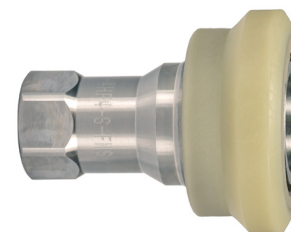

H-Series Hydraulic Couplings

ISO-B Steel Mill 'Slide Gate' Female Threaded Couplers

Body Size	Female Threads	Steel Part #
1/2"	1/2" - 14 NPTF	4HF4-HV

ISO-B Steel Mill 'Slide Gate' Female Threaded Plugs

Body Size	Female Threads	Steel Part #
1/2"	1/2" - 14 NPTF	H4F4-HV

ISO-B Food Grade Silicone Flanged Female Threaded Couplers

Body Size	Female Threads	303 Stainless Steel Part #	316 Stainless Steel Part #
1/2"	1/2" - 14 NPTF	D-4HF4-S-FSB	D-4HF4-SS-FSB

K

ISO-B Food Grade Nylon Flanged Female Threaded Couplers

Body Size	Female Threads	303 Stainless Steel Part #	316 Stainless Steel Part #
1/2"	1/2" - 14 NPTF	D-4HF4-S-FNS	D-4HF4-SS-FNS

ISO-B Food Grade Female Threaded Plugs

Body Size	Female Threads	Steel Part #	303 Stainless Steel Part #	316 Stainless Steel Part #
1/2"	1/2" - 14 NPTF	D-H4F4-SV-8	D-H4F4-S	D-H4F4-SS