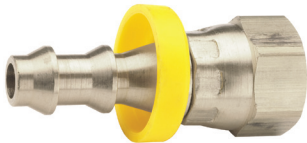

Push-On Hose Barb Fittings

Application

- Intended for use with Lok-On (push-on style) hose only

Features

- No hose clamps or ferrules are needed for installation 
- Properly grips push-on hose only when pushed all the way in with the cut end of the hose completely concealed by the plastic cap

Female 45° SAE/37° JIC Swivel x Hose Barb

plastic cap

brass cap

stainless steel

Hose I.D.	Tube O.D.	Female UNF	Brass		Pkg Qty
			Previous Part #	Part #	
1/4"	1/4"	7/16" – 20	287-0407	2870407C	100
			---	2870407CBC ¹	100
	5/16"	1/2" – 20	287-0408	2870408C	100
			---	2870408CBC ¹	100
3/8"	5/16"	1/2" – 20	287-0608	2870608C	25
			---	2870612C	25
	1/2"	3/4" – 16	287-0612	2870612C	25
			---	2870612CBC ¹	25
1/2"	1/2"	3/4" – 16	287-0812	2870812C	25
			---	2870812CBC ¹	25
	5/8"	7/8" – 14	287-0814	2870814C	25
			---	2870814CBC ¹	25
5/8"	5/8"	7/8" – 14	287-1014	2871014C	25
			---	2871014CBC ¹	25
3/4"	5/8"	7/8" – 14	287-1214	2871214C	25
			---	2871214CBC ¹	25

Hose I.D.	Tube O.D.	Female UNF	303 Stainless Steel		Pkg Qty
			Previous Part #	Part #	
1/4"	1/4"	7/16" – 20	287-0407SS	2870407SS	
1/2"	1/2"	3/4" – 16	287-0812SS	2870812SS	

¹ Brass cap on CBC part numbers

Female 37° JIC Swivel x Hose Barb

brass

303 stainless steel

Hose I.D.	Tube O.D.	Female UNF	Brass		Pkg Qty
			Previous Part #	Part #	
1/4"	3/8"	9/16" – 18	288-0409	2880409C	50
			---	2880409CBC ¹	50
5/16"	3/8"	9/16" – 18	288-0509	2880509C	50
3/8"	3/8"	9/16" – 18	288-0609	2880609C	50
			---	2880609CBC ¹	100
1/2"	3/8"	9/16" – 18	288-0809	2880809C	25
3/4"	3/4"	1-1/16" – 12 ²	288-1217	2881217C	10
			---	2881217CBC ¹	10
1"	1"	1-5/16" – 12 ²	288-1621	2881621C ³	10