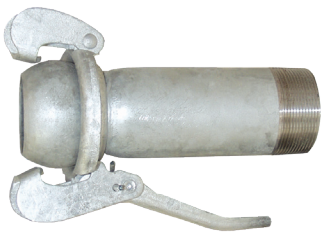

Type B

Female x Male Reducer

Feature

- Supplied with rubber gasket

Female Size	Male Size	Galvanized Steel Part #
6"	4"	FMR31864
8"	6"	FMR31886
10"	8"	FMR318108 ¹
12"	10"	FMR3181210 ¹

¹ 10" and 12" supplied with ACB304 lever assist bar on page 397

Female x Male Increaser

Feature

- Supplied with rubber gasket

Female Size	Male Size	Galvanized Steel Part #
4"	6"	FMI31946
6"	8"	FMI31968
8"	10"	FMI319810
10"	12"	FMI3191012 ¹

¹ 10" and 12" supplied with ACB304 lever assist bar on page 397

Male with Male NPT- extra long

Size	Galvanized Steel Part #
2"	MCM3112XL
3"	MCM3113XL
4"	MCM3114XL
6"	MCM3116XL
8"	MCM3118XL

Male Plugs

Size	Galvanized Steel Part #
2"	MP3232
3"	MP3233
4"	MP3234
6"	MP3236
8"	MP3238
10"	MP32310 ¹
12"	MP32312 ¹