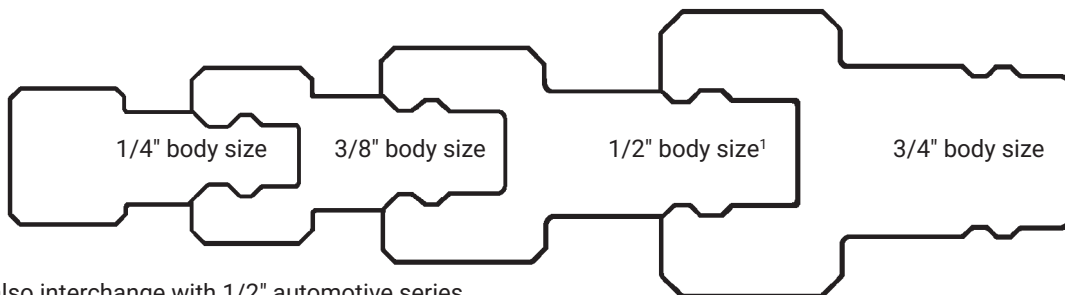

### Automatic Standard Hose Barb Couplers

Brass

303 stainless

Body Size	Hose I.D.	Brass Part #	303 Stainless Steel Part #
1/4"	1/4"	2DS2-B	2DS2-S
	3/8"	2DS3-B	2DS3-S
3/8"	1/4"	3DS2-B	---
	3/8"	3DS3-B	3DS3-S
	1/2"	3DS4-B	---
1/2"	3/8"	4DS3-B	---
	1/2"	4DS4-B	4DS4-S
	3/4"	4DS6-B	---
3/4"	1/2"	6DS4-B	---
	3/4"	6DS6-B	---
	1"	6DS8-B	---

### Manual Standard Hose Barb Couplers

Brass

Steel

303 stainless

Body Size	Hose I.D.	Brass Part #	Steel Part #	303 Stainless Steel Part #
1/4"	1/4"	2FS2-B	2FS2	2FS2-S
	5/16"	2FS2.5-B	---	---
	3/8"	2FS3-B	---	2FS3-S
3/8"	1/4"	---	3FS2	---
	3/8"	---	3FS3	3FS3-S
	1/2"	---	3FS4	---
1/2"	3/8"	---	4FS3	---
	1/2"	---	4FS4	4FS4-S
	3/4"	---	4FS6	---

### DF-Series Actual Size Profile Charts

<sup>1</sup> 1/2" may also interchange with 1/2" automotive series