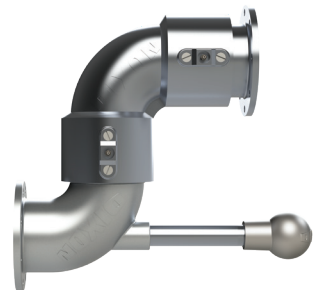

Loading Arm Swivels

C

style 30, short radius

style 30, long radius

style 40

style 50

Features

- TTMA-flanged aluminum loading arm swivel
- Optional D-handle or ball handle is used to guide the connection of the API load coupler to the adapter on the tank truck
- Optional long radius elbow improves the flow into the API load coupler and provides spacing between the load arm and the tank truck
- Can be used with flange extensions and other TTMA flanged accessories
- Available seals include: nitrile rubber, FKM, low temperature FKM, EPDM, or food-grade nitrile

Loading Arm Swivel Replacement Parts

Description	Part #
1" schedule 80 aluminum nipple	ATN100X7
ball-style handle	100BHAN-AL
D-Style heavy-duty shovel handle	100DHAN-AL
3" nitrile rubber seal kit	3RKOBU
4" nitrile rubber seal kit	4RKOBU
3" FKM-A seal kit	3RKOVIVI
4" FKM-A seal kit	4RKOVIVI