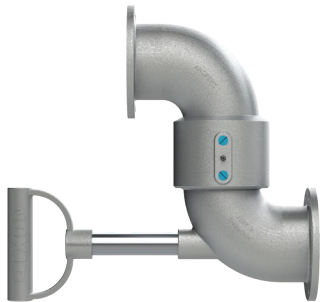

Loading Arm Swivels

C

style 30, short radius

style 30, long radius

style 40

style 50

Features

- TTMA-flanged aluminum loading arm swivel
- Optional D-handle or ball handle is used to guide the connection of the API load coupler to the adapter on the tank truck
- Optional long radius elbow improves the flow into the API load coupler and provides spacing between the load arm and the tank truck
- Can be used with flange extensions and other TTMA flanged accessories
- Available seals include: nitrile rubber, FKM, low temperature FKM, EPDM, or food-grade nitrile

Loading Arm Swivel Replacement Parts

Description	Part #
1" schedule 80 aluminum nipple	ATN100X7
ball-style handle	100BHAN-AL
D-Style heavy-duty shovel handle	100DHAN-AL
3" nitrile rubber seal kit	3RKOBU
4" nitrile rubber seal kit	4RKOBU
3" FKM-A seal kit	3RKOVIVI
4" FKM-A seal kit	4RKOVIVI