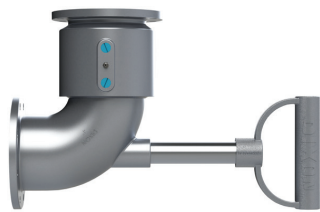

Loading Arm Swivels

C

style 30, short radius

style 30, long radius

style 40

style 50

Features

- TTMA-flanged aluminum loading arm swivel
- Optional D-handle or ball handle is used to guide the connection of the API load coupler to the adapter on the tank truck
- Optional long radius elbow improves the flow into the API load coupler and provides spacing between the load arm and the tank truck
- Can be used with flange extensions and other TTMA flanged accessories
- Available seals include: nitrile rubber, FKM, low temperature FKM, EPDM, or food-grade nitrile

Loading Arm Swivel Replacement Parts

Description	Part #
1" schedule 80 aluminum nipple	ATN100X7
ball-style handle	100BHAN-AL
D-Style heavy-duty shovel handle	100DHAN-AL
3" nitrile rubber seal kit	3RKOBU
4" nitrile rubber seal kit	4RKOBU
3" FKM-A seal kit	3RKOVIVI
4" FKM-A seal kit	4RKOVIVI