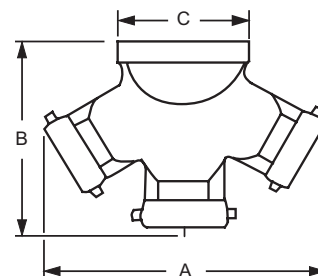

### Triple Clapper Siamese Connections

**Feature**

- Branding: see below

**Material**

- Finishes: -P polished or -C polished chrome plated

**Specification**

- Maximum operating pressure: 175 PSI at 70°F (21°C)

**Dimensions**

Size	A	B	C
4" x 2-1/2" x 2-1/2" x 2-1/2"	13-3/4"	10-1/2"	5"
6" x 2-1/2" x 2-1/2" x 2-1/2"			7-1/2"

**Bottom Outlet**

Outlet Female NPT Thread	(3) Inlets Female NST (NH) Thread	Branding	Cast Brass Part #
4"	2-1/2"	AutoSprinkler	90TCS4025F
		No Branding	90TCS4025F-NB
6"		AutoSprinkler	90TCS6025F
		No Branding	90TCS6025F-NB

**Dimensions**

Size	A	B	C
4" x 2-1/2" x 2-1/2" x 2-1/2"	14-1/2"	11-1/2"	7-5/8"
6" x 2-1/2" x 2-1/2" x 2-1/2"			

NOTES: Special threads, branding, and finishes are available, consult Dixon® for information. Replacement swivels can be ordered on page 836.