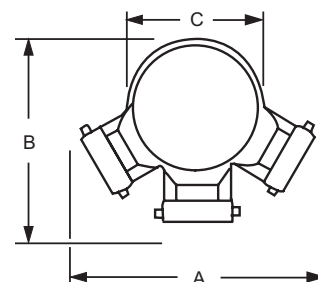

**Dimensions**

Size	A	B	C
4" x 2-1/2" x 2-1/2" x 2-1/2"	13-3/4"	10-1/2"	5"
6" x 2-1/2" x 2-1/2" x 2-1/2"			7-1/2"

**Bottom Outlet**

Outlet Female NPT Thread	(3) Inlets Female NST (NH) Thread	Branding	Cast Brass Part #
4"	2-1/2"	AutoSprinkler	90TCS4025F
		No Branding	90TCS4025F-NB
6"		AutoSprinkler	90TCS6025F
		No Branding	90TCS6025F-NB

**Dimensions**

Size	A	B	C
4" x 2-1/2" x 2-1/2" x 2-1/2"	14-1/2"	11-1/2"	7-5/8"
6" x 2-1/2" x 2-1/2" x 2-1/2"			

NOTES: Special threads, branding, and finishes are available, consult Dixon® for information. Replacement swivels can be ordered on page 836.