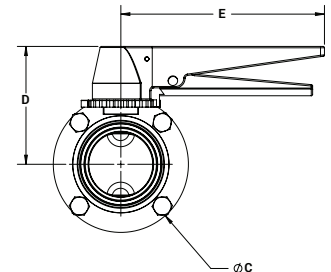

**B5107-Series – Butterfly Valves**

**Clamp End with Trigger Handle – [C]**

Size	Dimensions					316L Stainless Steel with Silicone Seats Part #	316L Stainless Steel with FKM Seats Part #	316L Stainless Steel with EPDM Seats Part #
	A (in)	B (in)	C (in)	D (in)	E (in)			
1/2"	3.50	0.90	3.10	2.60	5.90	B5107S050CC-C	B5107V050CC-C	B5107E050CC-C
3/4"						B5107S075CC-C	B5107V075CC-C	B5107E075CC-C
1"						B5107S100CC-C	B5107V100CC-C	B5107E100CC-C
1-1/2"						B5107S150CC-C	B5107V150CC-C	B5107E150CC-C
2"						B5107S200CC-C	B5107V200CC-C	B5107E200CC-C
2-1/2"	3.80	1.20	3.90	3.00	B5107S250CC-C	B5107V250CC-C	B5107E250CC-C	
3"			4.60	3.40	B5107S300CC-C	B5107V300CC-C	B5107E300CC-C	
4"			6.70	4.30	B5107S400CC-C	B5107V400CC-C	B5107E400CC-C	

**Weld End with Trigger Handle – [C]**

Size	316L Stainless Steel with Silicone Seats Part #	316L Stainless Steel with FKM Seats Part #	316L Stainless Steel with EPDM Seats Part #
1/2"	B5107S050BB-C	B5107V050BB-C	B5107E050BB-C
3/4"	B5107S075BB-C	B5107V075BB-C	B5107E075BB-C
1"	B5107S100BB-C	B5107V100BB-C	B5107E100BB-C
1-1/2"	B5107S150BB-C	B5107V150BB-C	B5107E150BB-C
2"	B5107S200BB-C	B5107V200BB-C	B5107E200BB-C
2-1/2"	B5107S250BB-C	B5107V250BB-C	B5107E250BB-C
3"	B5107S300BB-C	B5107V300BB-C	B5107E300BB-C
4"	B5107S400BB-C	B5107V400BB-C	B5107E400BB-C

Size	Dimensions						
	A (in)	B (in)	C (in)	D (in)	E (in)	F (in)	G (in)
1/2"	1.87	0.90	3.10	2.60	5.90	0.37	0.50
3/4"						0.62	0.75
1"						0.87	1.00
1-1/2"						1.37	1.50
2"						1.87	2.00
2-1/2"	2.12	1.20	4.60	3.40	2.37	2.50	
3"			5.20	3.50	2.87	3.00	
4"			6.70	4.30	3.83	4.00	