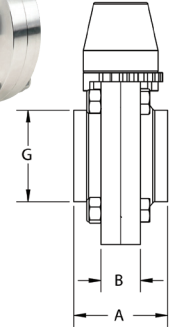

**B5107-Series – Butterfly Valves**

**Clamp End with Trigger Handle – [C]**

Size	Dimensions					316L Stainless Steel with Silicone Seats Part #	316L Stainless Steel with FKM Seats Part #	316L Stainless Steel with EPDM Seats Part #
	A (in)	B (in)	C (in)	D (in)	E (in)			
1/2"	3.50	0.90	3.10	2.60	5.90	B5107S050CC-C	B5107V050CC-C	B5107E050CC-C
3/4"						B5107S075CC-C	B5107V075CC-C	B5107E075CC-C
1"						B5107S100CC-C	B5107V100CC-C	B5107E100CC-C
1-1/2"						B5107S150CC-C	B5107V150CC-C	B5107E150CC-C
2"						B5107S200CC-C	B5107V200CC-C	B5107E200CC-C
2-1/2"	3.80	1.20	3.90	3.00	B5107S250CC-C	B5107V250CC-C	B5107E250CC-C	
3"			4.60	3.40	B5107S300CC-C	B5107V300CC-C	B5107E300CC-C	
4"			6.70	4.30	B5107S400CC-C	B5107V400CC-C	B5107E400CC-C	

**Weld End with Trigger Handle – [C]**

Size	316L Stainless Steel with Silicone Seats Part #	316L Stainless Steel with FKM Seats Part #	316L Stainless Steel with EPDM Seats Part #
1/2"	B5107S050BB-C	B5107V050BB-C	B5107E050BB-C
3/4"	B5107S075BB-C	B5107V075BB-C	B5107E075BB-C
1"	B5107S100BB-C	B5107V100BB-C	B5107E100BB-C
1-1/2"	B5107S150BB-C	B5107V150BB-C	B5107E150BB-C
2"	B5107S200BB-C	B5107V200BB-C	B5107E200BB-C
2-1/2"	B5107S250BB-C	B5107V250BB-C	B5107E250BB-C
3"	B5107S300BB-C	B5107V300BB-C	B5107E300BB-C
4"	B5107S400BB-C	B5107V400BB-C	B5107E400BB-C

Size	Dimensions						
	A (in)	B (in)	C (in)	D (in)	E (in)	F (in)	G (in)
1/2"	1.87	0.90	3.10	2.60	5.90	0.37	0.50
3/4"						0.62	0.75
1"						0.87	1.00
1-1/2"						1.37	1.50
2"						1.87	2.00
2-1/2"	2.12	1.20	4.60	3.40	2.37	2.50	
3"			5.20	3.50	2.87	3.00	
4"			6.70	4.30	3.83	4.00	