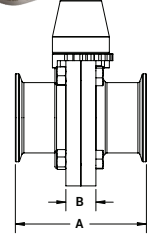

**B5107-Series – Butterfly Valves**

**Clamp End with Trigger Handle – [C]**

Size	Dimensions					316L Stainless Steel with Silicone Seats Part #	316L Stainless Steel with FKM Seats Part #	316L Stainless Steel with EPDM Seats Part #
	A (in)	B (in)	C (in)	D (in)	E (in)			
1/2"	3.50	0.90	3.10	2.60	5.90	B5107S050CC-C	B5107V050CC-C	B5107E050CC-C
3/4"						B5107S075CC-C	B5107V075CC-C	B5107E075CC-C
1"						B5107S100CC-C	B5107V100CC-C	B5107E100CC-C
1-1/2"						B5107S150CC-C	B5107V150CC-C	B5107E150CC-C
2"						B5107S200CC-C	B5107V200CC-C	B5107E200CC-C
2-1/2"	3.80	1.20	3.90	3.00	B5107S250CC-C	B5107V250CC-C	B5107E250CC-C	
3"			4.60	3.40	B5107S300CC-C	B5107V300CC-C	B5107E300CC-C	
4"			6.70	4.30	B5107S400CC-C	B5107V400CC-C	B5107E400CC-C	

**Weld End with Trigger Handle – [C]**

Size	316L Stainless Steel with Silicone Seats Part #	316L Stainless Steel with FKM Seats Part #	316L Stainless Steel with EPDM Seats Part #
1/2"	B5107S050BB-C	B5107V050BB-C	B5107E050BB-C
3/4"	B5107S075BB-C	B5107V075BB-C	B5107E075BB-C
1"	B5107S100BB-C	B5107V100BB-C	B5107E100BB-C
1-1/2"	B5107S150BB-C	B5107V150BB-C	B5107E150BB-C
2"	B5107S200BB-C	B5107V200BB-C	B5107E200BB-C
2-1/2"	B5107S250BB-C	B5107V250BB-C	B5107E250BB-C
3"	B5107S300BB-C	B5107V300BB-C	B5107E300BB-C
4"	B5107S400BB-C	B5107V400BB-C	B5107E400BB-C

Size	Dimensions						
	A (in)	B (in)	C (in)	D (in)	E (in)	F (in)	G (in)
1/2"	1.87	0.90	3.10	2.60	5.90	0.37	0.50
3/4"						0.62	0.75
1"						0.87	1.00
1-1/2"						1.37	1.50
2"						1.87	2.00
2-1/2"	2.12	1.20	4.60	3.40	2.37	2.50	
3"			5.20	3.50	2.87	3.00	
4"			6.70	4.30	3.83	4.00	