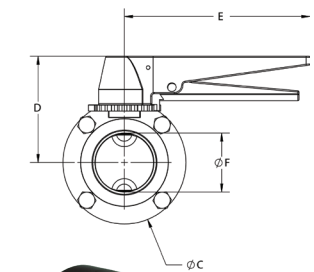

**B5107-Series – Butterfly Valves**

**Clamp End with Trigger Handle – [C]**

Size	Dimensions					316L Stainless Steel with Silicone Seats Part #	316L Stainless Steel with FKM Seats Part #	316L Stainless Steel with EPDM Seats Part #
	A (in)	B (in)	C (in)	D (in)	E (in)			
1/2"	3.50	0.90	3.10	2.60	5.90	B5107S050CC-C	B5107V050CC-C	B5107E050CC-C
3/4"						B5107S075CC-C	B5107V075CC-C	B5107E075CC-C
1"						B5107S100CC-C	B5107V100CC-C	B5107E100CC-C
1-1/2"						B5107S150CC-C	B5107V150CC-C	B5107E150CC-C
2"						B5107S200CC-C	B5107V200CC-C	B5107E200CC-C
2-1/2"	3.80	1.20	3.90	3.00	B5107S250CC-C	B5107V250CC-C	B5107E250CC-C	
3"			4.60	3.40	B5107S300CC-C	B5107V300CC-C	B5107E300CC-C	
4"			6.70	4.30	B5107S400CC-C	B5107V400CC-C	B5107E400CC-C	

**Weld End with Trigger Handle – [C]**

Size	316L Stainless Steel with Silicone Seats Part #	316L Stainless Steel with FKM Seats Part #	316L Stainless Steel with EPDM Seats Part #
1/2"	B5107S050BB-C	B5107V050BB-C	B5107E050BB-C
3/4"	B5107S075BB-C	B5107V075BB-C	B5107E075BB-C
1"	B5107S100BB-C	B5107V100BB-C	B5107E100BB-C
1-1/2"	B5107S150BB-C	B5107V150BB-C	B5107E150BB-C
2"	B5107S200BB-C	B5107V200BB-C	B5107E200BB-C
2-1/2"	B5107S250BB-C	B5107V250BB-C	B5107E250BB-C
3"	B5107S300BB-C	B5107V300BB-C	B5107E300BB-C
4"	B5107S400BB-C	B5107V400BB-C	B5107E400BB-C

Size	Dimensions						
	A (in)	B (in)	C (in)	D (in)	E (in)	F (in)	G (in)
1/2"	1.87	0.90	3.10	2.60	5.90	0.37	0.50
3/4"						0.62	0.75
1"						0.87	1.00
1-1/2"						1.37	1.50
2"						1.87	2.00
2-1/2"	2.12	1.20	4.60	3.40	2.37	2.50	
3"			5.20	3.50	2.87	3.00	
4"			6.70	4.30	3.83	4.00	