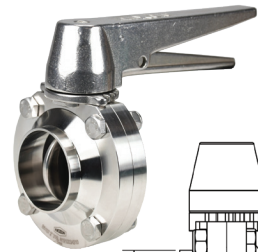

**B5107-Series – Butterfly Valves**

**Clamp End with Trigger Handle – [C]**

Size	Dimensions					316L Stainless Steel with Silicone Seats Part #	316L Stainless Steel with FKM Seats Part #	316L Stainless Steel with EPDM Seats Part #
	A (in)	B (in)	C (in)	D (in)	E (in)			
1/2"	3.50	0.90	3.10	2.60	5.90	B5107S050CC-C	B5107V050CC-C	B5107E050CC-C
3/4"						B5107S075CC-C	B5107V075CC-C	B5107E075CC-C
1"						B5107S100CC-C	B5107V100CC-C	B5107E100CC-C
1-1/2"						B5107S150CC-C	B5107V150CC-C	B5107E150CC-C
2"						B5107S200CC-C	B5107V200CC-C	B5107E200CC-C
2-1/2"	3.80	1.20	3.90	3.00	B5107S250CC-C	B5107V250CC-C	B5107E250CC-C	
3"			4.60	3.40	B5107S300CC-C	B5107V300CC-C	B5107E300CC-C	
4"			6.70	4.30	B5107S400CC-C	B5107V400CC-C	B5107E400CC-C	

**Weld End with Trigger Handle – [C]**

Size	316L Stainless Steel with Silicone Seats Part #	316L Stainless Steel with FKM Seats Part #	316L Stainless Steel with EPDM Seats Part #
1/2"	B5107S050BB-C	B5107V050BB-C	B5107E050BB-C
3/4"	B5107S075BB-C	B5107V075BB-C	B5107E075BB-C
1"	B5107S100BB-C	B5107V100BB-C	B5107E100BB-C
1-1/2"	B5107S150BB-C	B5107V150BB-C	B5107E150BB-C
2"	B5107S200BB-C	B5107V200BB-C	B5107E200BB-C
2-1/2"	B5107S250BB-C	B5107V250BB-C	B5107E250BB-C
3"	B5107S300BB-C	B5107V300BB-C	B5107E300BB-C
4"	B5107S400BB-C	B5107V400BB-C	B5107E400BB-C

Size	Dimensions						
	A (in)	B (in)	C (in)	D (in)	E (in)	F (in)	G (in)
1/2"	1.87	0.90	3.10	2.60	5.90	0.37	0.50
3/4"						0.62	0.75
1"						0.87	1.00
1-1/2"						1.37	1.50
2"						1.87	2.00
2-1/2"	2.12	1.20	4.60	3.40	2.37	2.50	
3"			5.20	3.50	2.87	3.00	
4"			6.70	4.30	3.83	4.00	