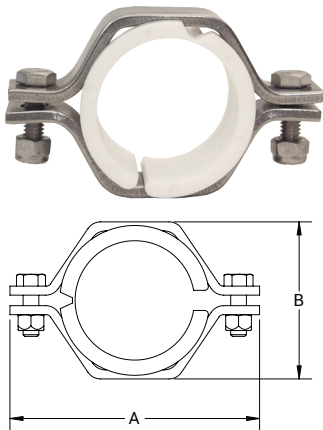

Pipe Size Hangers

Hex Hangers with Rubber Grommets – B24RV

Pipe Size	A (in)	B (in)	C (in)	Grommet Qty	304 Stainless Steel Part #
1/2"	3.38	2.25	1.00	3	B24RV-G50
3/4"	3.38	2.19			B24RV-G75
1"	3.70	2.20			B24RV-G100
1-1/2"	4.40	2.80			B24RV-G150
2"	5.00	3.30			B24RV-G200
2-1/2"	5.60	3.70			B24RV-G250
3"	6.10	4.30	1.50	4	B24RV-G300
4"	7.60	5.00			B24RV-G400
6"	9.80	7.20	1.50	5	B24RV-G600
8"	12.25	9.38			B24RV-G800

Hex Hangers with Polypropylene Sleeve – B24PV

Pipe Size	A (in)	B (in)	304 Stainless Steel Part #
1/2"	3.38	1.63	B24PV-G50
3/4"	3.38	1.63	B24PV-G75
1"	3.63	2.13	B24PV-G100
1-1/2"	4.31	2.63	B24PV-G150
2"	4.88	3.13	B24PV-G200
2-1/2"	4.88	3.13	B24PV-G250
3"	6.00	4.25	B24PV-G300
4"	7.50	5.63	B24PV-G400
5"	8.50	6.38	B24PV-G500
6"	9.75	7.38	B24PV-G600
8"	11.38	9.38	B24PV-G800

Sleeves – 13PV

Pipe Size	Polypropylene Part #
3/4"	13PV-75
1"	13PV-100
1-1/2"	13PV-150
2"	13PV-200
2-1/2"	13PV-250
3"	13PV-300
4"	13PV-400
6"	13PV-600