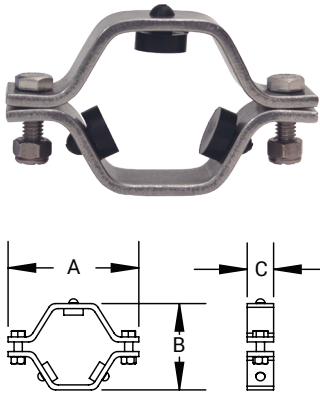

Pipe Size Hangers

Hex Hangers with Rubber Grommets – B24RV

Pipe Size	A (in)	B (in)	C (in)	Grommet Qty	304 Stainless Steel Part #
1/2"	3.38	2.25	1.00	3	B24RV-G50
3/4"	3.38	2.19			B24RV-G75
1"	3.70	2.20			B24RV-G100
1-1/2"	4.40	2.80			B24RV-G150
2"	5.00	3.30			B24RV-G200
2-1/2"	5.60	3.70			B24RV-G250
3"	6.10	4.30	1.50	4	B24RV-G300
4"	7.60	5.00			B24RV-G400
6"	9.80	7.20	1.50	5	B24RV-G600
8"	12.25	9.38			B24RV-G800

Hex Hangers with Polypropylene Sleeve – B24PV

Pipe Size	A (in)	B (in)	304 Stainless Steel Part #
1/2"	3.38	1.63	B24PV-G50
3/4"	3.38	1.63	B24PV-G75
1"	3.63	2.13	B24PV-G100
1-1/2"	4.31	2.63	B24PV-G150
2"	4.88	3.13	B24PV-G200
2-1/2"	4.88	3.13	B24PV-G250
3"	6.00	4.25	B24PV-G300
4"	7.50	5.63	B24PV-G400
5"	8.50	6.38	B24PV-G500
6"	9.75	7.38	B24PV-G600
8"	11.38	9.38	B24PV-G800

Sleeves – 13PV

Pipe Size	Polypropylene Part #
3/4"	13PV-75
1"	13PV-100
1-1/2"	13PV-150
2"	13PV-200
2-1/2"	13PV-250
3"	13PV-300
4"	13PV-400
6"	13PV-600