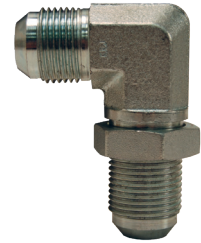

### Hydraulic Adapters – 37° JIC

#### Flare 90° Bulkhead Elbow with Lock Nuts

**Specifications**

- Reference SAE 070701
- Pressure rating at 70°F (21°C)

Male JIC 37° Flare	PSI	Zinc Plated Steel Part #
7/16" – 20	5000	2701LN-4
9/16" – 18		2701LN-6
3/4" – 16	4500	2701LN-8
7/8" – 14	3500	2701LN-10
1-1/16" – 12		2701LN-12
1-5/16" – 12		2701LN-16

#### Flare Bulkhead Lock Nuts

**Specifications**

- Reference SAE 070118
- Pressure rating at 70°F (21°C)

Female JIC 37° Bulkhead	Tube O.D.	PSI	Zinc Plated Steel Part #
7/16" – 20	1/4"	5000	0306-4
9/16" – 18	3/8"		0306-6
3/4" – 16	1/2"	4500	0306-8
7/8" – 14	5/8"	3500	0306-10
1-1/16" – 12	3/4"		0306-12
1-5/16" – 12	1"		0306-16