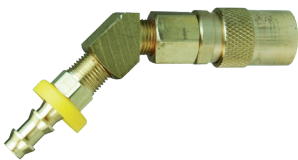

CM-Series Hydraulic Couplings

Industrial Mold Unvalved Coupler 45° Hose Barb

Body Size	Hose I.D.	Brass Part #
1/4"	1/4"	2CM4S2-B-E
	5/16"	2CM4S2.5-B-E
	3/8"	2CM4S3-B-E
3/8"	3/8"	3CM4S3-B-E
	1/2"	3CM4S4-B-E
1/2"	1/2"	4CM4S4-B-E
	3/4"	4CM4S6-B-E

Industrial Mold Valved Coupler 45° Hose Barb

Body Size	Hose I.D.	Brass Part #
1/4"	1/4"	2CM4S2-B
	3/8"	2CM4S3-B

Industrial Mold Unvalved Coupler 45° Push-Loc Barb

Body Size	Hose I.D.	Brass Part #
1/4"	1/4"	2CM4B2-B-E
	3/8"	2CM4B3-B-E
3/8"	3/8"	3CM4B3-B-E
	1/2"	3CM4B4-B-E
1/2"	1/2"	4CM4B4-B-E
	3/4"	4CM4B6-B-E

Industrial Mold Valved Coupler 45° Push-Loc Barb

Body Size	Hose I.D.	Brass Part #
1/4"	1/4"	2CM4B2-B
	3/8"	2CM4B3-B
3/8"	3/8"	3CM4B3-B
	1/2"	3CM4B4-B

Plug Profiles

K