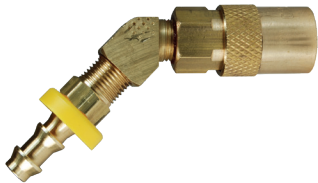

CM-Series Hydraulic Couplings

Industrial Mold Unvalved Coupler 45° Hose Barb

Body Size	Hose I.D.	Brass Part #
1/4"	1/4"	2CM4S2-B-E
	5/16"	2CM4S2.5-B-E
	3/8"	2CM4S3-B-E
3/8"	3/8"	3CM4S3-B-E
	1/2"	3CM4S4-B-E
1/2"	1/2"	4CM4S4-B-E
	3/4"	4CM4S6-B-E

Industrial Mold Valved Coupler 45° Hose Barb

Body Size	Hose I.D.	Brass Part #
1/4"	1/4"	2CM4S2-B
	3/8"	2CM4S3-B

Industrial Mold Unvalved Coupler 45° Push-Loc Barb

Body Size	Hose I.D.	Brass Part #
1/4"	1/4"	2CM4B2-B-E
	3/8"	2CM4B3-B-E
3/8"	3/8"	3CM4B3-B-E
	1/2"	3CM4B4-B-E
1/2"	1/2"	4CM4B4-B-E
	3/4"	4CM4B6-B-E

Industrial Mold Valved Coupler 45° Push-Loc Barb

Body Size	Hose I.D.	Brass Part #
1/4"	1/4"	2CM4B2-B
	3/8"	2CM4B3-B
3/8"	3/8"	3CM4B3-B
	1/2"	3CM4B4-B

Plug Profiles

K