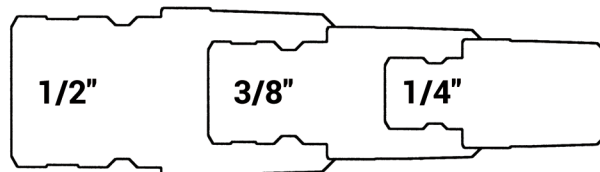

Plug Profiles