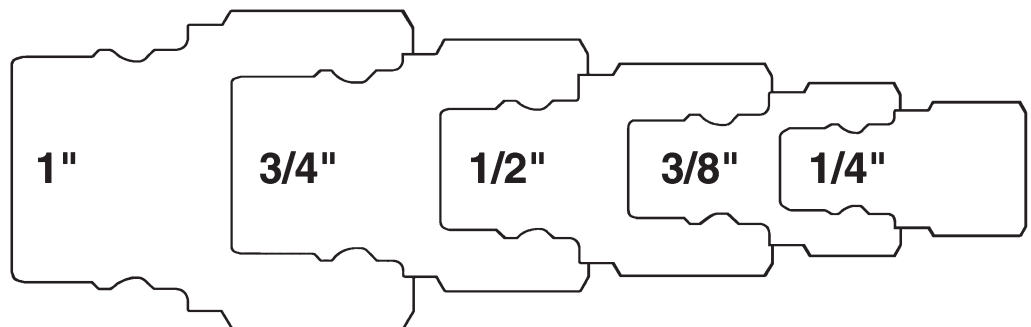

Plug Profiles

Industry/Competitor Interchange

Faster® TNV
MIL-C-51234
Parker®/Snap-tite H/IH