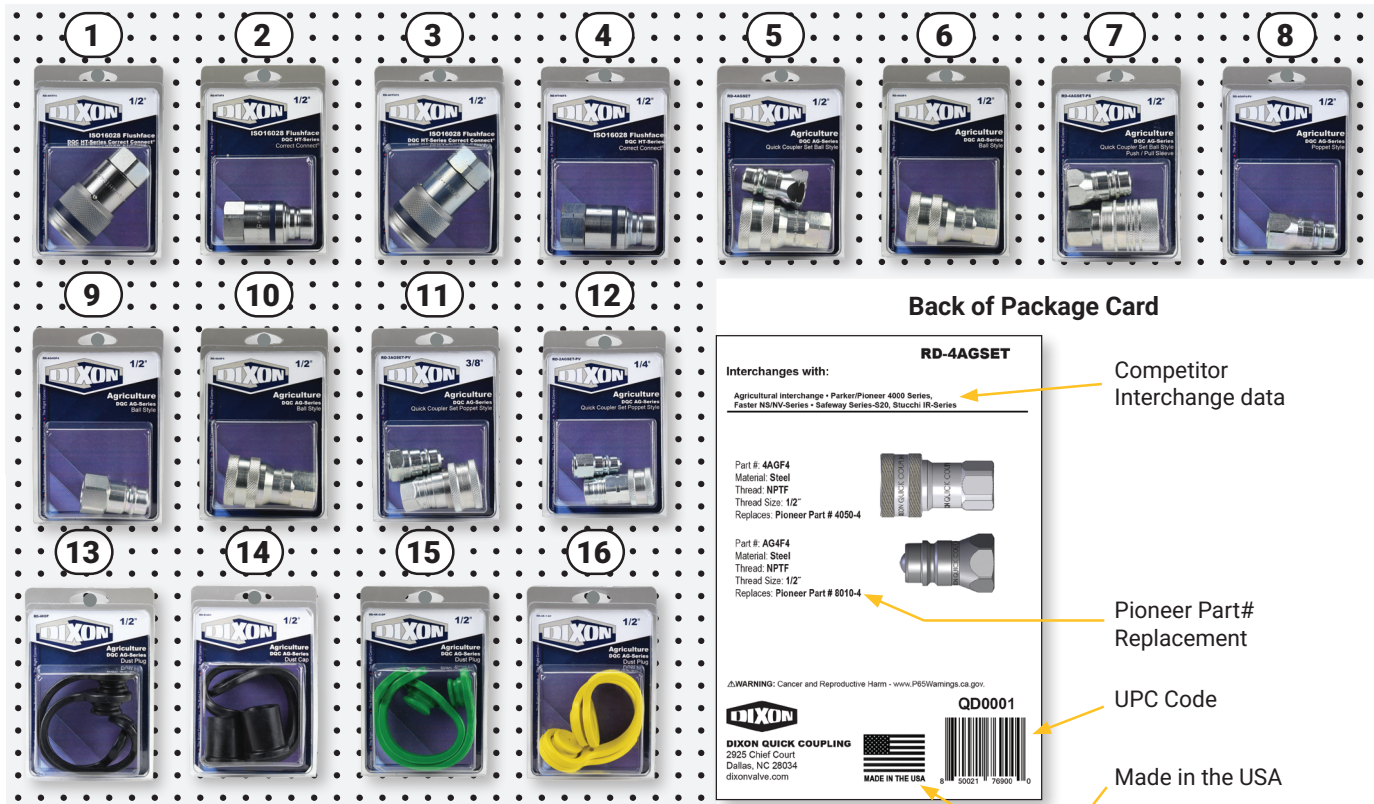

## Hydraulic Display

The hydraulic display features the most popular poppet and flush face style quick disconnect fittings in an attractive packaging making it easily noticeable.

### PART #: RD-RETAILKIT

#### Features

- Retail packaging
- Retail display signage
- Posters
- Barcodes

NOTE: Shelving is not included.