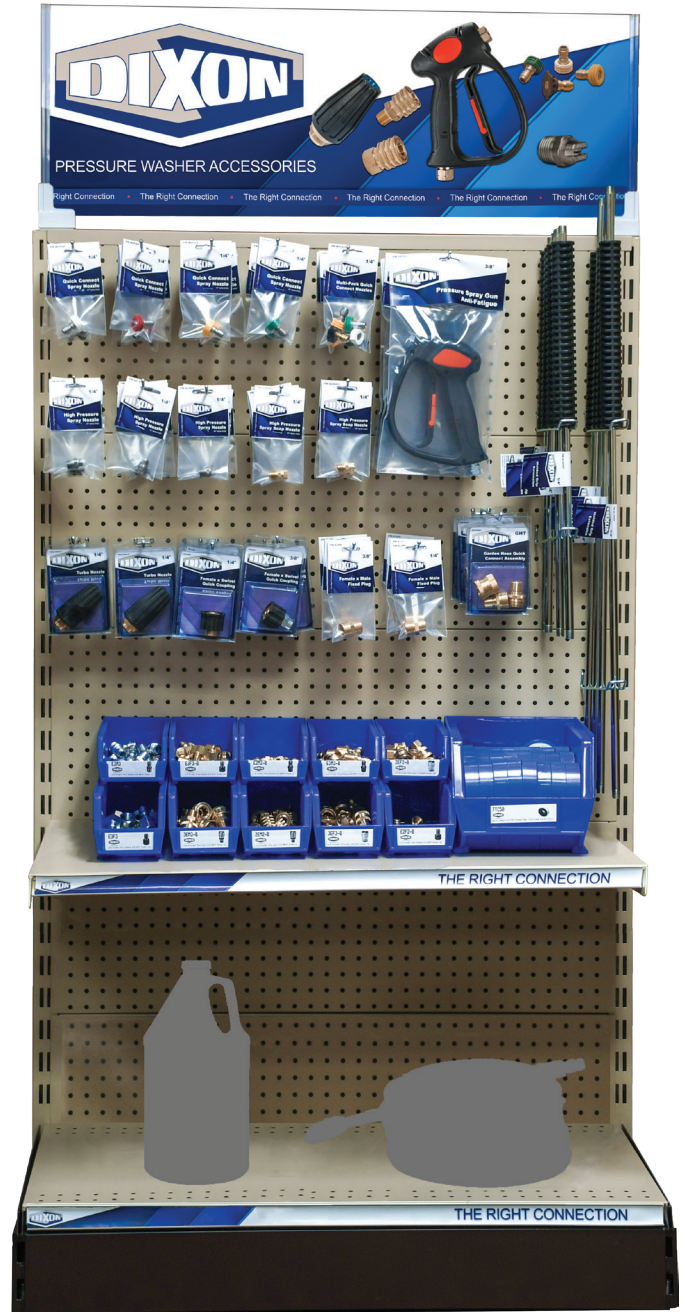

Pressure Washer Display

The pressure washer display offers a wide variety of nozzles for different types of angles and sprays. This display is easily customizable and provides space for additional pressure washing products.

PART #: PW-RETAILKIT

Features

- Retail packaging
- Retail display signage
- Posters
- Barcodes

NOTE: Shelving is not included.

Pressure Washer Display Blue Bins

Application

- To be used with E-Series hydraulic couplings above

Description	Required Case Qty	Part #
1 bin with bin labels - 11" x 8" x 7"	1	PW-BLU-BINS
5 bins with bin labels - 7-1/2" x 4" x 3"	1	
5 bins with bin labels- 11" x 4" x 4"	1	