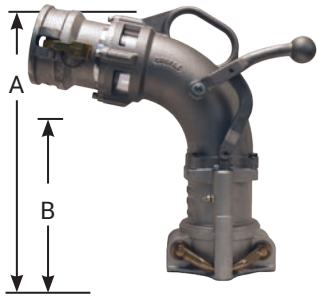

### 6200-Series Side Lever Type Drop Elbows

**Materials**

- Cast aluminum modular construction
- Handle and cam arms: brass with nitrile rubber gasket
- Bolts on inlet end: stainless steel
- Sight glass: acrylic with nitrile rubber seals
- For information on additional elbow configurations such as pre-assembled elbows, contact Dixon®

side lever with 4" coupler inlet

side lever without inlet connection

Size	Inlet	A Overall Height	B Ground Clearance	Aluminum Part #
4"	elbow only, without inlet connection	17-3/4"	10-7/8"	6200
	elbow with 3" adapter inlet			6200C
	elbow with 4" adapter inlet			6200A
	elbow with 3" coupler inlet			6200B
	elbow with anti-spill sleeve, without inlet connection			6200T
	elbow with 4" adapter inlet and anti-spill sleeve			6200AT
	elbow with 4" coupler inlet			6200D
	tall elbow only, without inlet connection	21"	13-3/4"	6200X
	tall elbow with 3" adapter inlet			6200XC
	tall elbow with 4" adapter inlet			6200XA
	tall elbow with 3" coupler inlet			6200XB
	tall elbow with anti-spill sleeve, without inlet connection			6200XT
	tall elbow with 4" adapter inlet and anti-spill sleeve			6200XAT
	tall elbow with 4" coupler inlet			6200XD